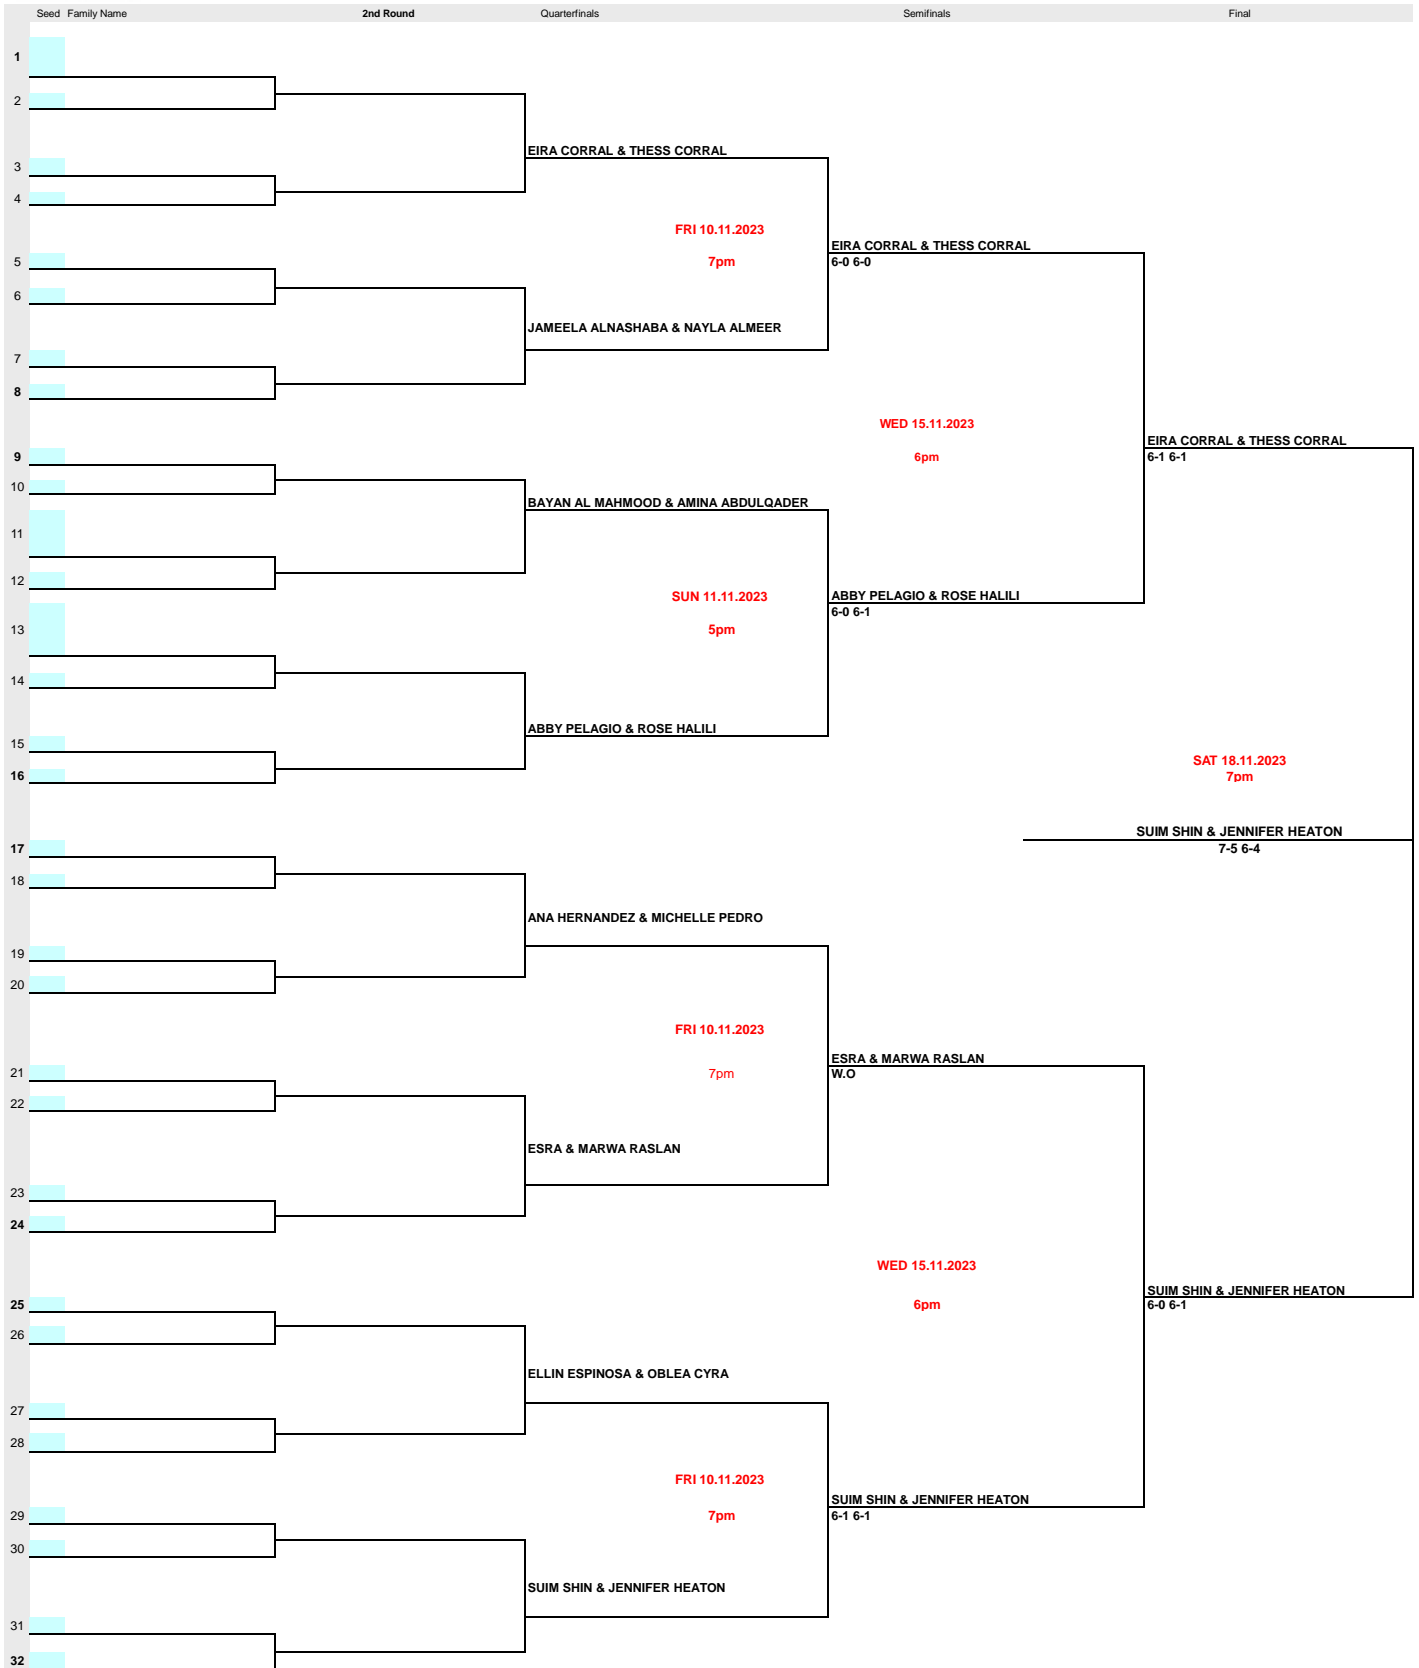

WOMENS DOUBLES DRAW

#	Seeded players	Draw date/time:
1		
2		
3		
4		
5		
6		
7		
8		

Player representatives
BTC Referee's signature