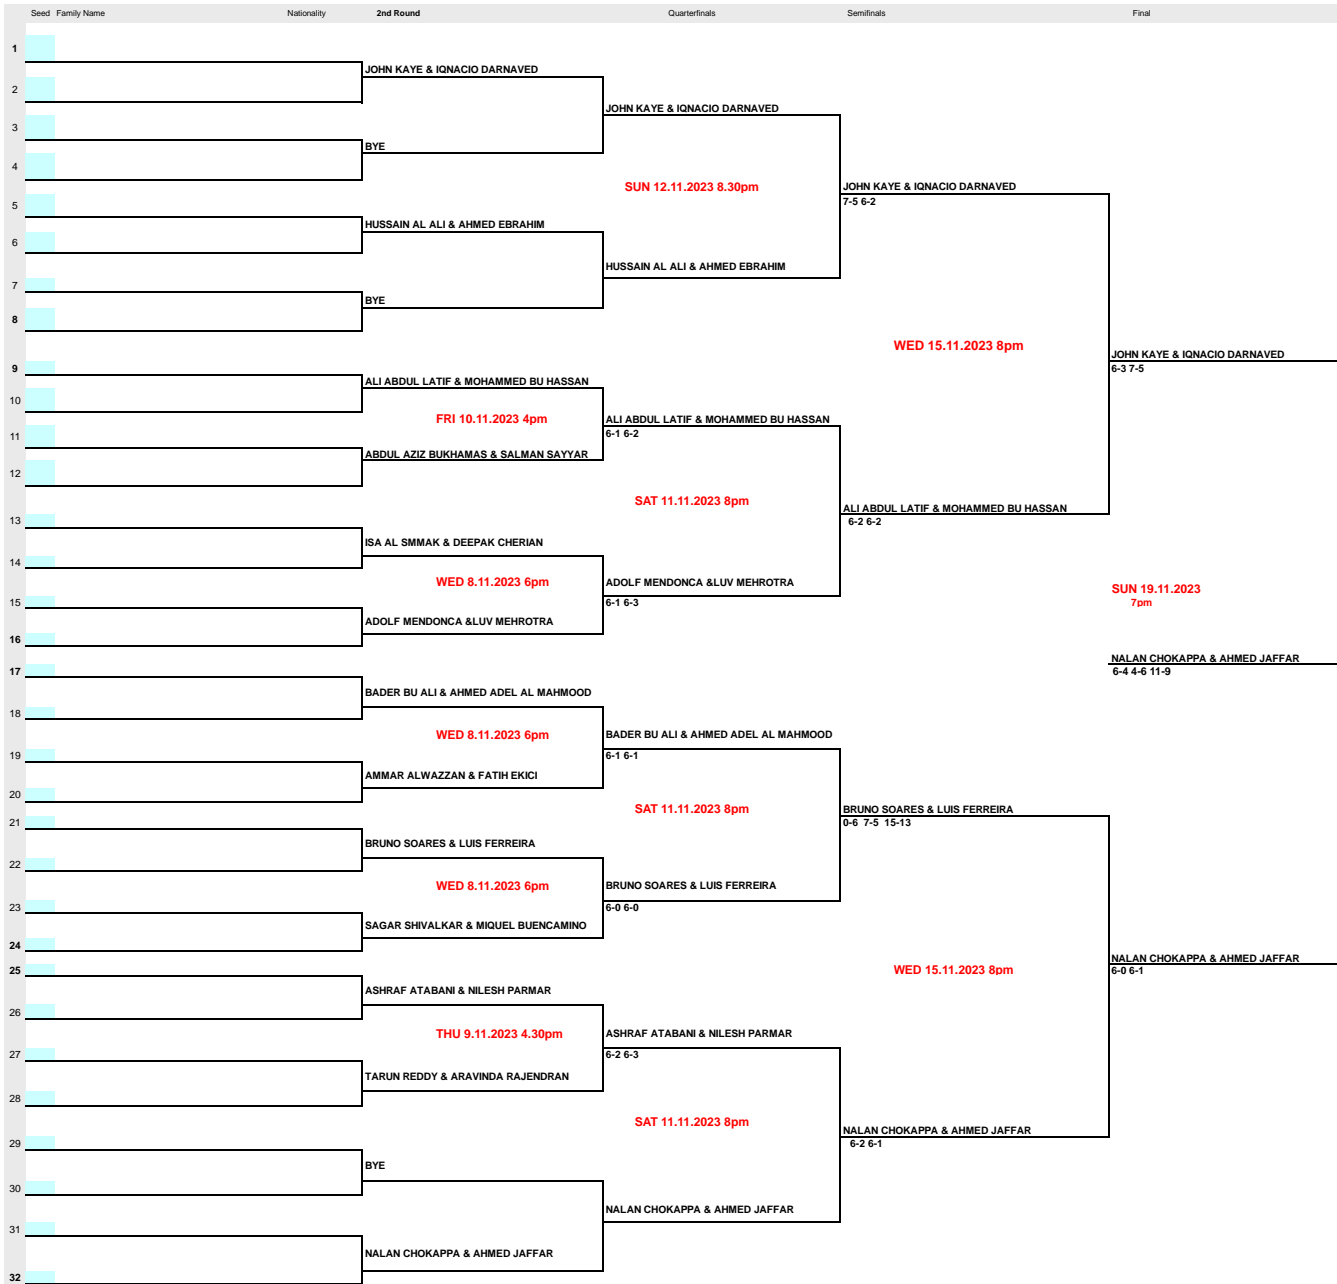

MEN'S DOUBLES DRAW

#	Seeded players	Draw date/time:
1		
2		
3		Player representatives
4		
5		
6		BTC Referee's signature
7		
8		